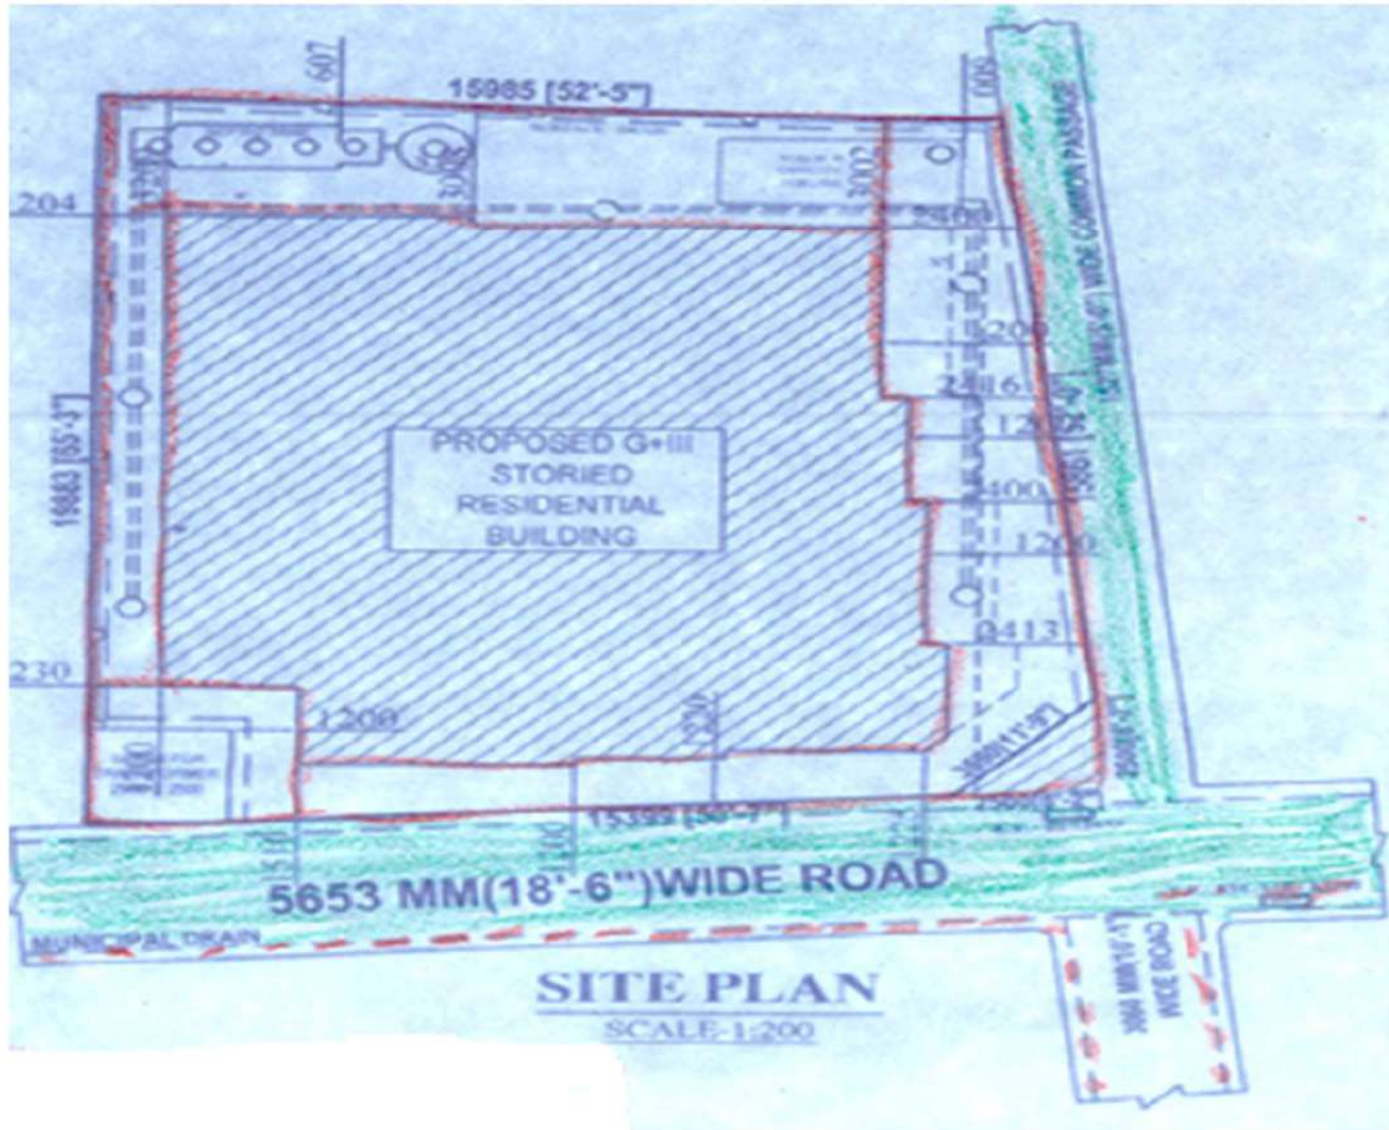

Holding No. 220, Sahara Sukanta Nagar, Ward No. 27 under Madhyamgram Municipality, Dist. North 24 PGS., P.O.- Michael Nagar, P.S.- Airport, Kolkata - 700133

LAT: 22.404025° N

LONG: 88.263856° E